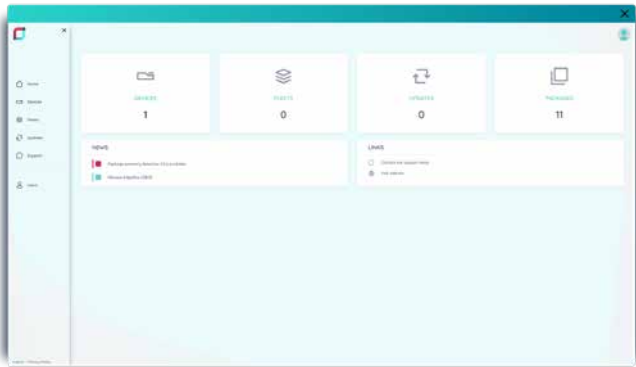

Target Applications

- Factory Automation
- Energy Sectors
- Process Automation
- Smart Cities and Buildings
- Transportation and Logistics

Dependencies

- Standard internet browser (Google Chrome, Firefox, Microsoft Edge, Safari, and others)
- Active access to internet for Cockpit and for the COLIGO devices
- Support for COLIGO EdgeBox, COLIGO Edge and COLIGO lite

Distribution

- Login/Registration at cockpit.coligo.ai
- Usage Documentation

Architecture

High level

Cockpit screenshots:

Fig: Dashboard

Fig: Manage your COLIGO EdgeBox

Fig: User management