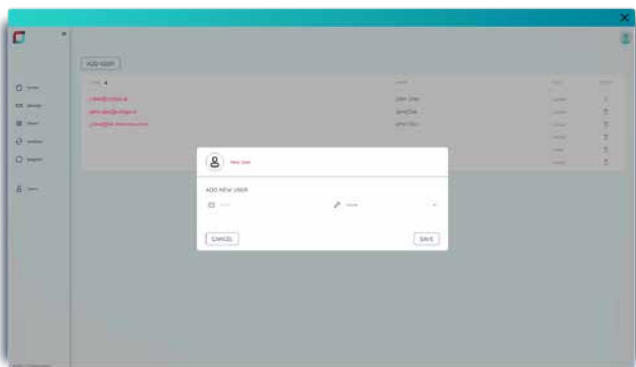

Target Applications

- Factory Automation
- Energy Sectors
- Process Automation
- Smart Cities and Buildings
- Transportation and Logistics

Dependencies

- Standard internet browser (Google Chrome, Firefox, Microsoft Edge, Safari, and others)
- Active access to internet for Cockpit and for the COLIGO devices
- Support for COLIGO EdgeBox, COLIGO Edge and COLIGO lite

Distribution

- Login/Registration at cockpit.coligo.ai
- Usage Documentation

Architecture

High level

Cockpit screenshots:

Fig: Dashboard

Fig: Manage your COLIGO EdgeBox

Fig: User management