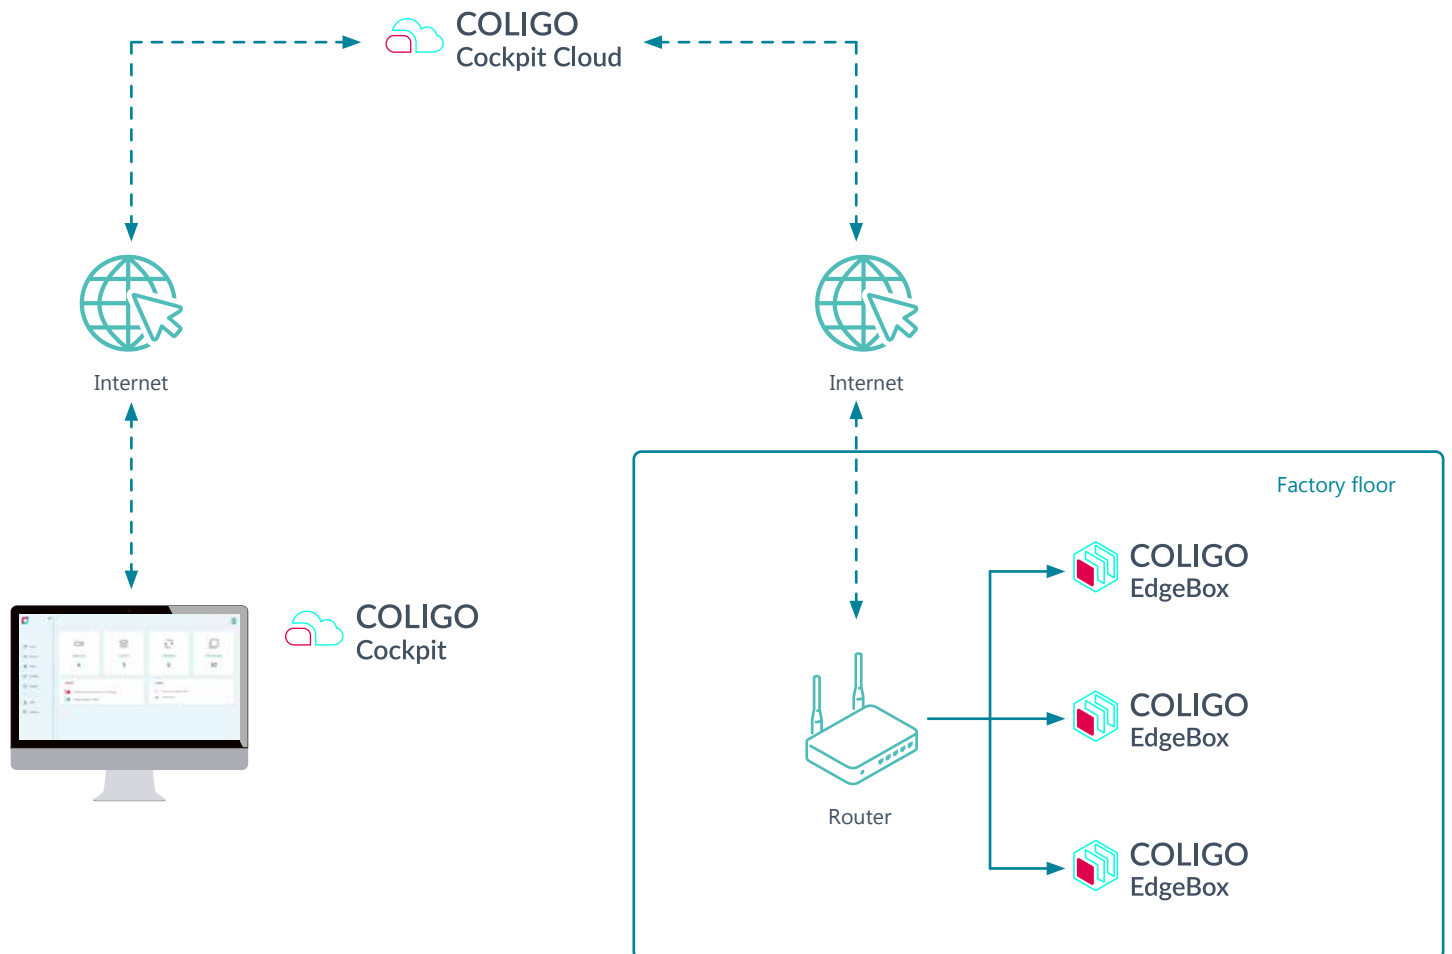

COLIGO Cockpit - the cloud-based management suite

Release 22.03.2025

Scope

COLIGO Cockpit serves as the central control unit for managing COLIGO devices, ensuring secure communication and efficient administration. It supports the creation of organization accounts with multiple user roles and access levels. The platform provides a unified interface for real-time device monitoring, remote configuration, and Over-the-Air (OTA) software updates. It enables seamless product lifecycle management, including firmware upgrades and security patches. With a simple activation process, COLIGO Cockpit ensures reliable and scalable device operations from a centralized dashboard. The platform supports for COLIGO Edge devices running COLIGO Stack, and COLIGO lite providing comprehensive management across the entire COLIGO ecosystem.

Target Applications

- Factory Automation
- Energy Sectors
- Process Automation
- Smart Cities and Buildings
- Transportation and Logistics

Dependencies

- Standard internet browser (Google Chrome, Firefox, Microsoft Edge, Safari, and others)
- Active access to internet for Cockpit and for the COLIGO devices
- Support for COLIGO EdgeBox, COLIGO Edge and COLIGO lite

Distribution

- Login/Registration at cockpit.coligo.ai
- Usage Documentation

Architecture

High level

Cockpit screenshots:

Fig: Dashboard

Fig: Manage your COLIGO EdgeBox

Fig: User management