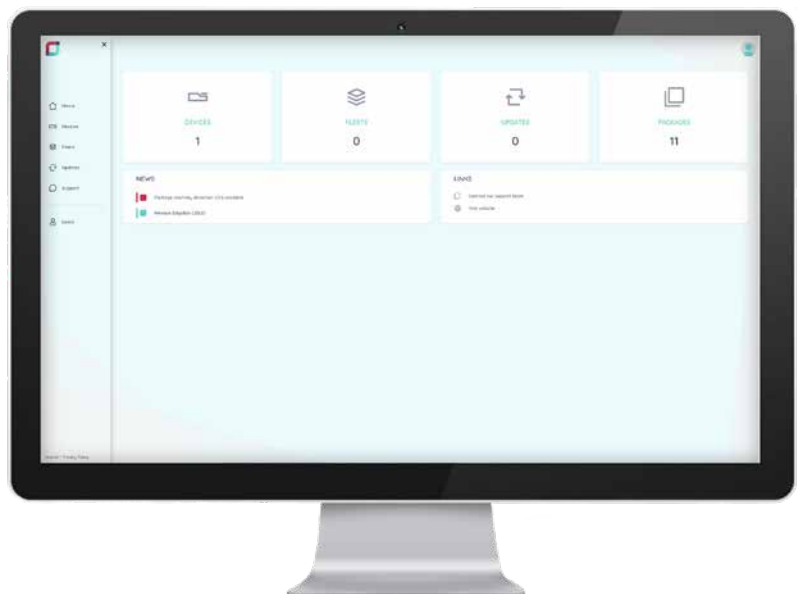

COLIGO Cockpit - the cloud-based management suite

Release 22.03.2025

Scope

COLIGO Cockpit serves as the central control unit for managing COLIGO devices, ensuring secure communication and efficient administration. It supports the creation of organization accounts with multiple user roles and access levels. The platform provides a unified interface for real-time device monitoring, remote configuration, and Over-the-Air (OTA) software updates. It enables seamless product lifecycle management, including firmware upgrades and security patches. With a simple activation process, COLIGO Cockpit ensures reliable and scalable device operations from a centralized dashboard. The platform supports for COLIGO Edge devices running COLIGO Stack, and COLIGO lite providing comprehensive management across the entire COLIGO ecosystem.

Target Applications

- Factory Automation
- Energy Sectors
- Process Automation
- Smart Cities and Buildings
- Transportation and Logistics

Dependencies

- Standard internet browser (Google Chrome, Firefox, Microsoft Edge, Safari, and others)
- Active access to internet for Cockpit and for the COLIGO devices
- Support for COLIGO EdgeBox, COLIGO Edge and COLIGO lite

Distribution

- Login/Registration at cockpit.coligo.ai
- Usage Documentation

Architecture

High level

Cockpit screenshots:

Fig: Dashboard

Fig: Manage your COLIGO EdgeBox

Fig: User management